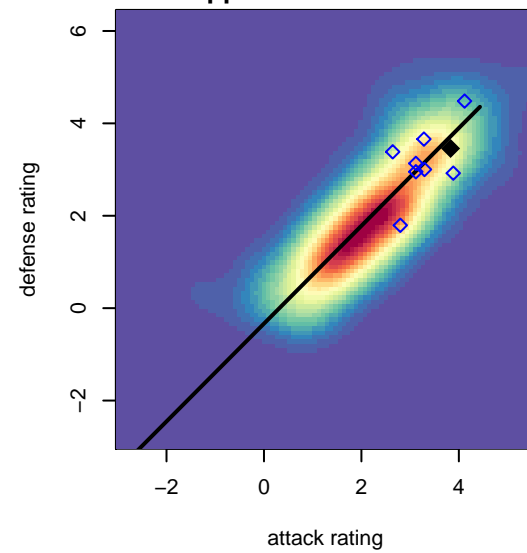

PSPL Surf Academy G02

PSPL Surf Academy
, WA
G02 total strength=1851
attack=46.09 defense=31.72

alt names used: PSPL SURF ACADEMY PSPL ACADEMY G02
PSPL SURF ACADEMY G'02 (UNITED STATE:
Venues played: 2016 Oswego Nike Cup Gold U15
2016 SX Cup U15 Premier – Tier 1 U15

**attack and defense variance (black dot)
relative to other teams
and top 10 in region**

**attack and defense rating
relative to others at age
and all opponents in last 13 months**

**attack and defense rating
relative to others at age
and all opponents in last 13 months**

Performance relative to 13 month average

Performance relative to 13 month average

Distribution of opponents
 Red = Lose zone, Blue = Win zone, Green = Even
 Black line separates win/lose zones

lot. A=Neither has attack advantage, B=Opponent has both attack and defense advantage, C=Opponent has both attack and defense disadvantage, D=Both have