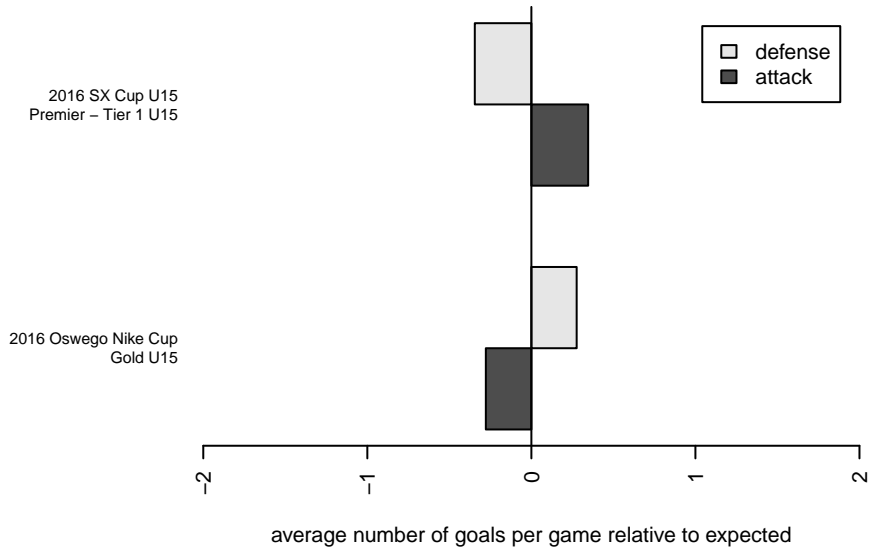

PSPL Surf Academy G02

PSPL Surf Academy
, WA
G02 total strength=1851
attack=46.09 defense=31.72

alt names used: PSPL SURF ACADEMY PSPL ACADEMY G02
PSPL SURF ACADEMY G'02 (UNITED STATE:
Venues played: 2016 Oswego Nike Cup Gold U15
2016 SX Cup U15 Premier – Tier 1 U15

**attack and defense variance (black dot)
relative to other teams
and top 10 in region**

**attack and defense rating
relative to others at age
and all opponents in last 13 months**

**attack and defense rating
relative to others at age
and all opponents in last 13 months**

Performance relative to 13 month average

Performance relative to 13 month average

Distribution of opponents
 Red = Lose zone, Blue = Win zone, Green = Even
 Black line separates win/lose zones

lot. A=Neither has attack advantage, B=Opponent has both attack and defense advantage, C=Opponent has both attack and defense disadvantage, D=Both have