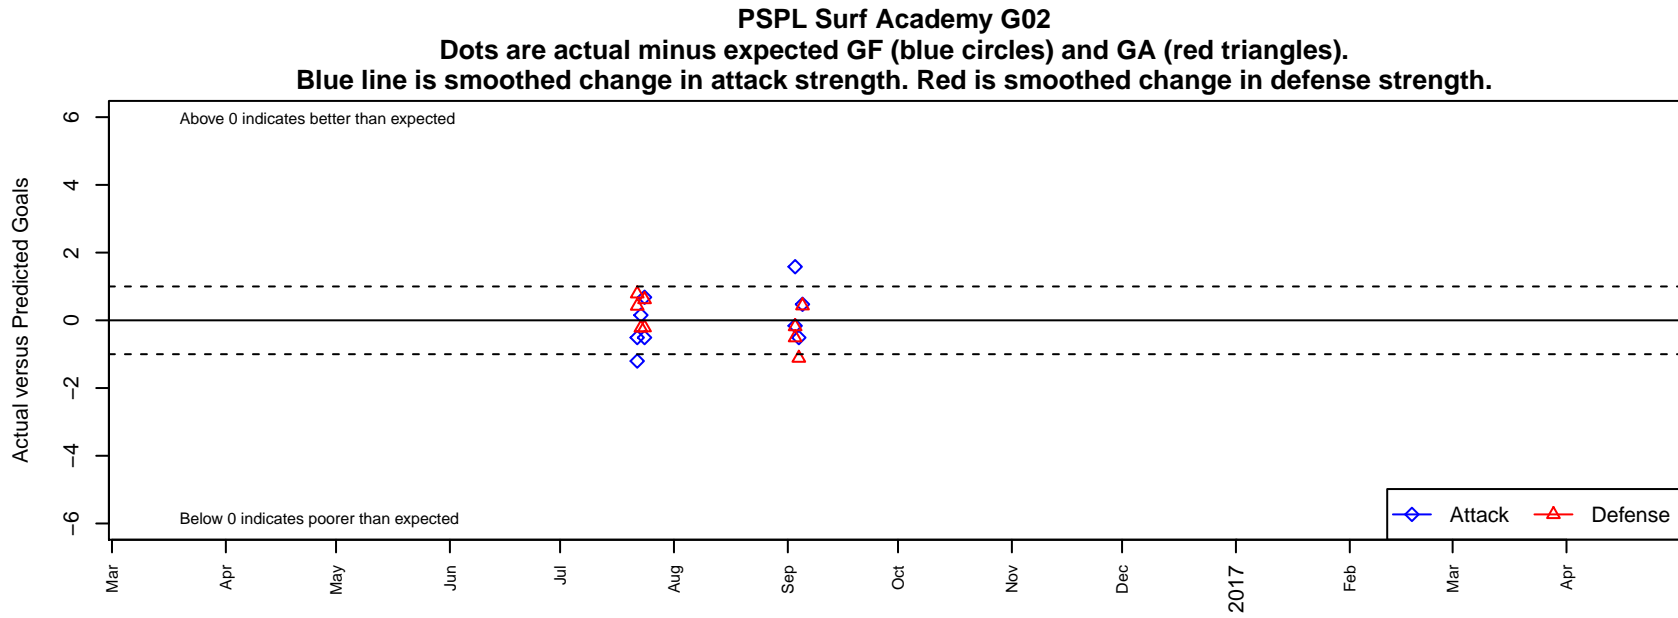

PSPL Surf Academy G02

PSPL Surf Academy
, WA
G02 total strength=1851
attack=46.09 defense=31.72

alt names used: PSPL SURF ACADEMY PSPL ACADEMY G02
PSPL SURF ACADEMY G'02 (UNITED STATE:
Venues played: 2016 Oswego Nike Cup Gold U15
2016 SX Cup U15 Premier – Tier 1 U15

**attack and defense variance (black dot)
relative to other teams
and top 10 in region**

**attack and defense rating
relative to others at age
and all opponents in last 13 months**

**attack and defense rating
relative to others at age
and all opponents in last 13 months**

Performance relative to 13 month average

Performance relative to 13 month average

Distribution of opponents
 Red = Lose zone, Blue = Win zone, Green = Even
 Black line separates win/lose zones

lot. A=Neither has attack advantage, B=Opponent has both attack and defense advantage, C=Opponent has both attack and defense disadvantage, D=Both have