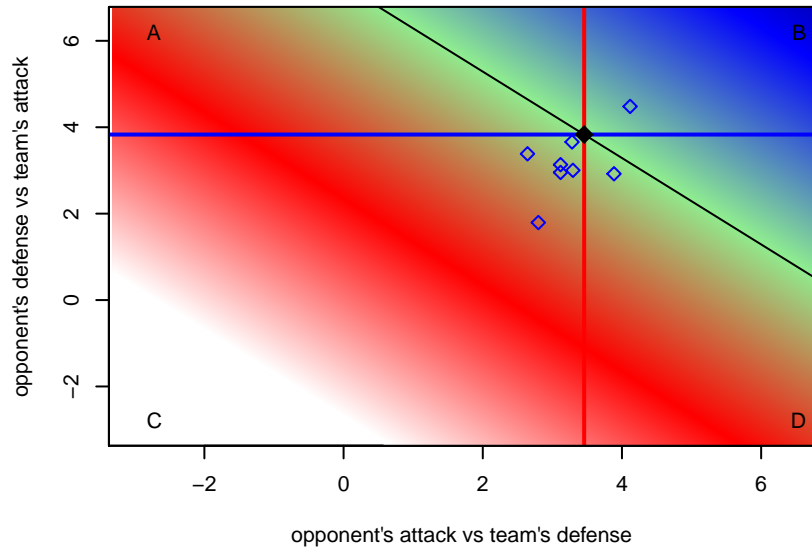

**attack and defense variance (black dot)
relative to other teams
and top 10 in region**

**attack and defense rating
relative to others at age
and all opponents in last 13 months**

**attack and defense rating
relative to others at age
and all opponents in last 13 months**

Performance relative to 13 month average

Performance relative to 13 month average

Distribution of opponents
 Red = Lose zone, Blue = Win zone, Green = Even
 Black line separates win/lose zones

lot. A=Neither has attack advantage, B=Opponent has both attack and defense advantage, C=Opponent has both attack and defense disadvantage, D=Both have